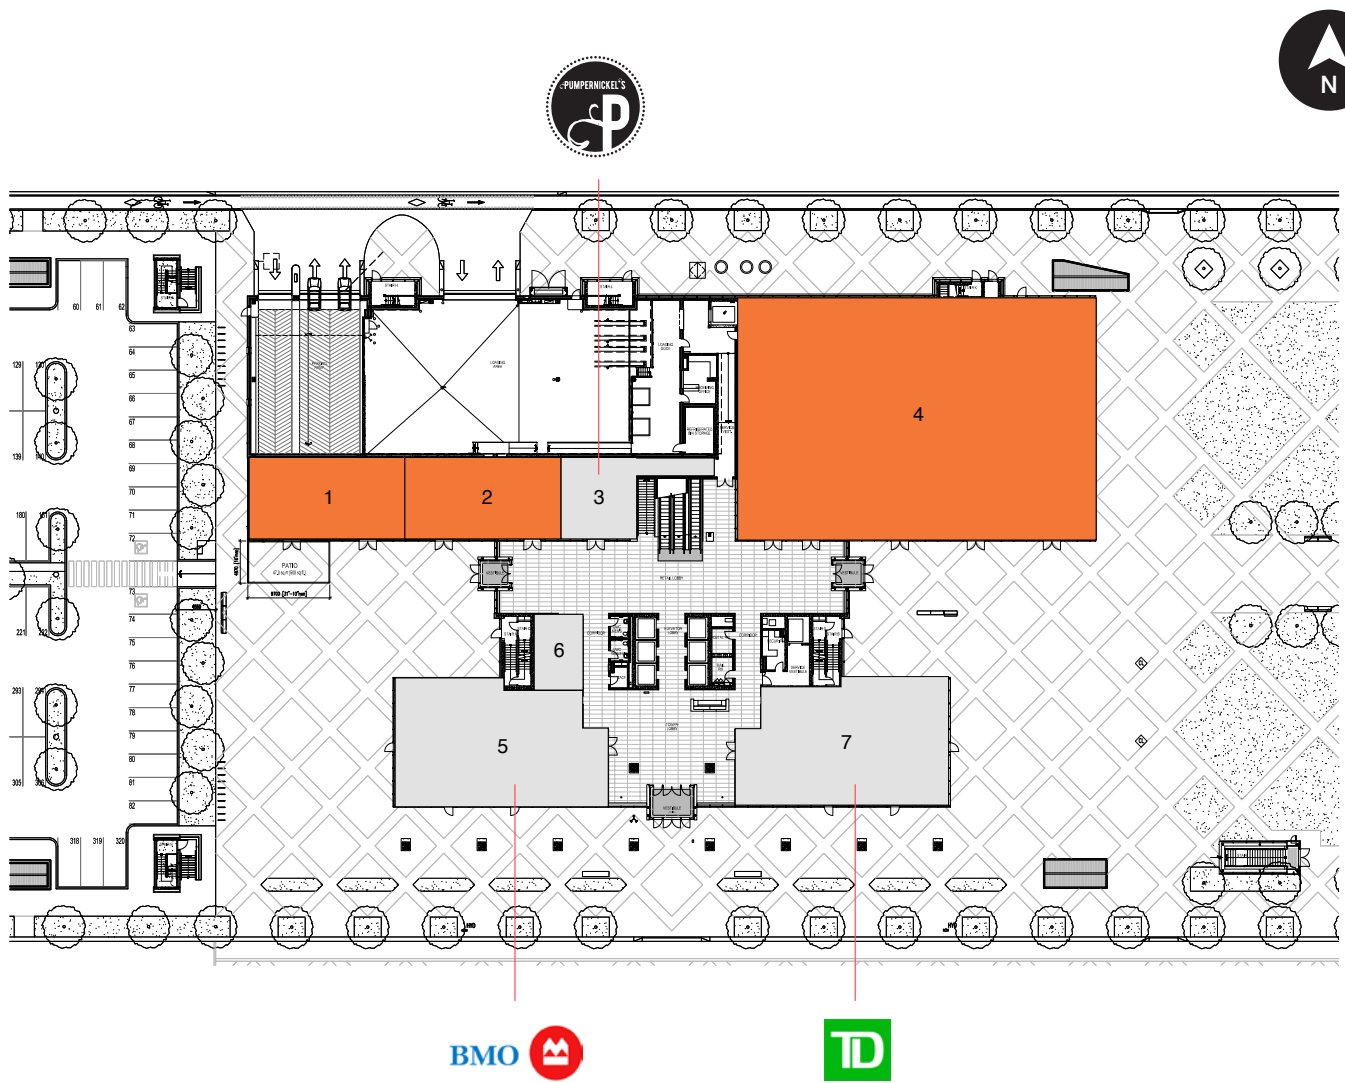

SMARTVMC (KPMG TOWER), ONTARIO

100 NEW PARK PLACE (EDGELEY BLVD & HWY 7)

*Conceptual design

365,000 SF CLASS A TOWER (CERTIFIED LEED GOLD)

■ VACANT

- 1. Vacant (1,917 sf)
- 2. Vacant (1,804 sf)
- 3. Pumpnickel's
- 4. Vacant (12,830 sf)