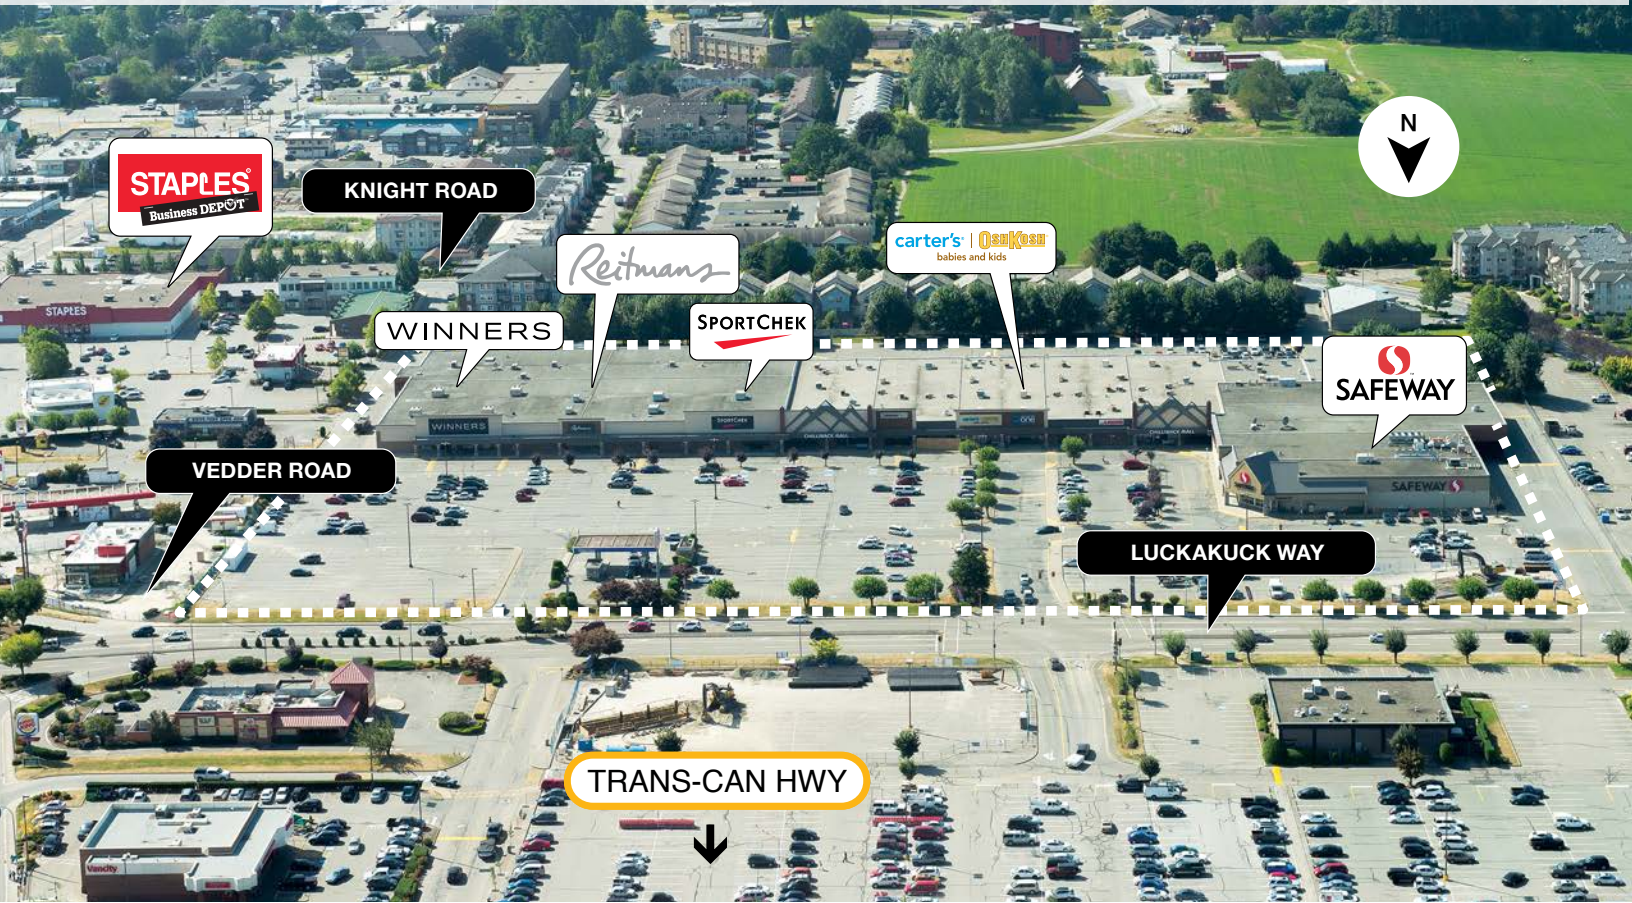

CHILLIWACK (CHILLIWACK MALL), BRITISH COLUMBIA – LUCKAKUCK WAY & VEDDER RD
45610 LUCKAKUCK WAY

159,390 SF CENTRE • 15.52 ACRES - FUTURE DEVELOPMENT

■ VACANT

- | | | |
|---------------------------|-------------------------------------|-------------------------|
| 1. Safeway | 8. Johnston Meier Insurance Brokers | 14. Sport Check |
| 2. Restaurant Opportunity | 9. Debbie Rae's Tailor Shop | 15. Chilliwack Cleaners |
| 3. Sardis Liquor Store | 10. Vacant (633 sf) | 16. Vacant (17,791 sf) |
| 4. Vacant (1,859 sf) | 11. Alpine Dental Centre | |
| 5. Vacant (1,323 sf) | 12. Carter's Osh Kosh | |
| 6. Vacant (1,323 sf) | 13. Winners/Homesense | |
| 7. Reitmans | | |