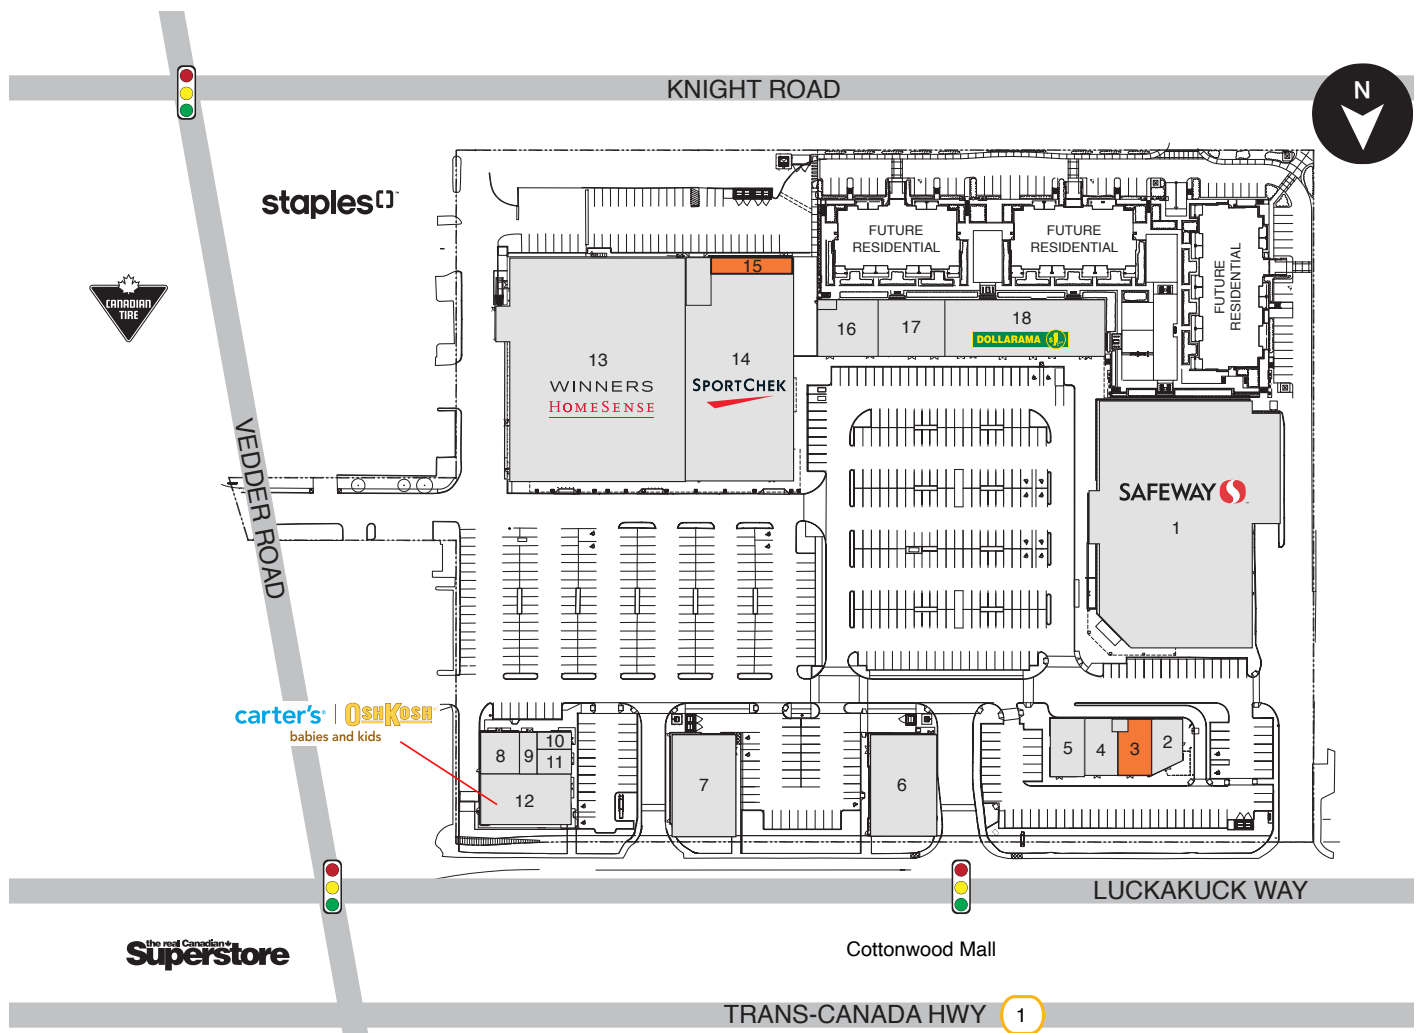

CHILLIWACK, BRITISH COLUMBIA
SMARTCENTRES CHILLIWACK
 4561 LUCKAKUCK WAY (LUCKAKUCK WAY & VEDDER RD)

159,390 SF CENTRE • 15.52 ACRES - FUTURE DEVELOPMENT

■ VACANT

- | | |
|------------------------------|------------------------|
| 1. Safeway | 10. Marble Slab |
| 2. Fatburger | 11. Alpine Dental Care |
| 3. Vacant (2,000 sf) | 12. Carter's Osh Kosh |
| 4. COBIA | 13. Winners/Homesense |
| 5. Popeyes Louisiana Kitchen | 14. SportChek |
| 6. Sardis Liquor Store | 15. Vacant (1,480 sf) |
| 7. Kelly O'Bryans | 16. La Vie En Rose |
| 8. Johnston Meier Insurance | 17. Reitmans |
| 9. Debbie Rae Tailor | 18. Dollarama |