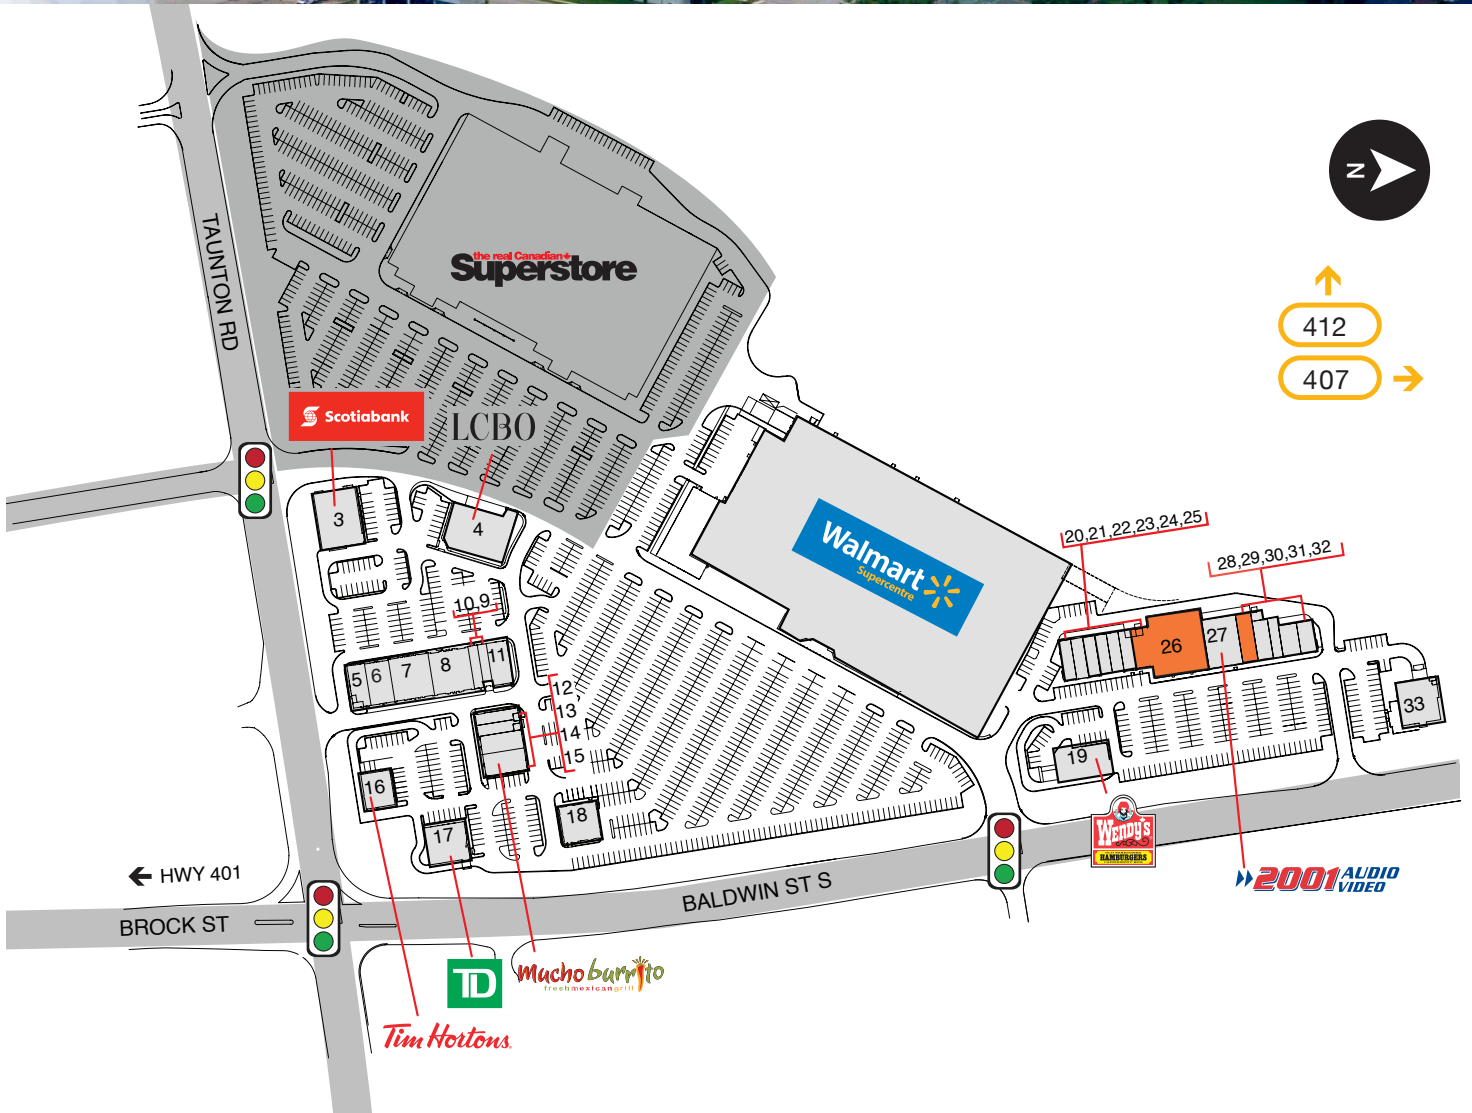

# WHITBY (N), ONTARIO

4100 BALDWIN STREET S (TAUNTON RD & BALDWIN ST S)

233,048 SF CENTRE • 26 ACRES • 400,000 SF RETAIL NODE

■ VACANT

- |                          |                   |                                   |                       |
|--------------------------|-------------------|-----------------------------------|-----------------------|
| 1. Walmart Supercentre   | 12. Panago Pizza  | 22. Tahini's                      | 32. Elite Nail Spa    |
| 3. Scotiabank            | 13. Subway        | 23. Sunrise Caribbean             | 33. East Side Mario's |
| 4. LCBO                  | 14. Orthodontist  | 24. Baskin Robbins                |                       |
| 5. Sally Beauty Supply   | 15. Mucho Burrito | 25. Telus Mobility                |                       |
| 6. Cora's                | 16. Tim Hortons   | 26. Vacant (11,821 sf)            |                       |
| 7. Bulk Barn             | 17. TD Bank       | 27. 2001 Audio Video              |                       |
| 8. Canadian Appliances   | 18. Cairo Glitz   | 28. Vacant (2,265 sf)             |                       |
| 9. Dental Office         | 19. Wendy's       | 29. Massage Addict                |                       |
| 10. Magicuts             | 20. EB Games      | 30. Popeye's Supplements          |                       |
| 11. Canadian Shoe Outlet | 21. Pita Pit      | 31. Dr. Batarensky (Veterinarian) |                       |