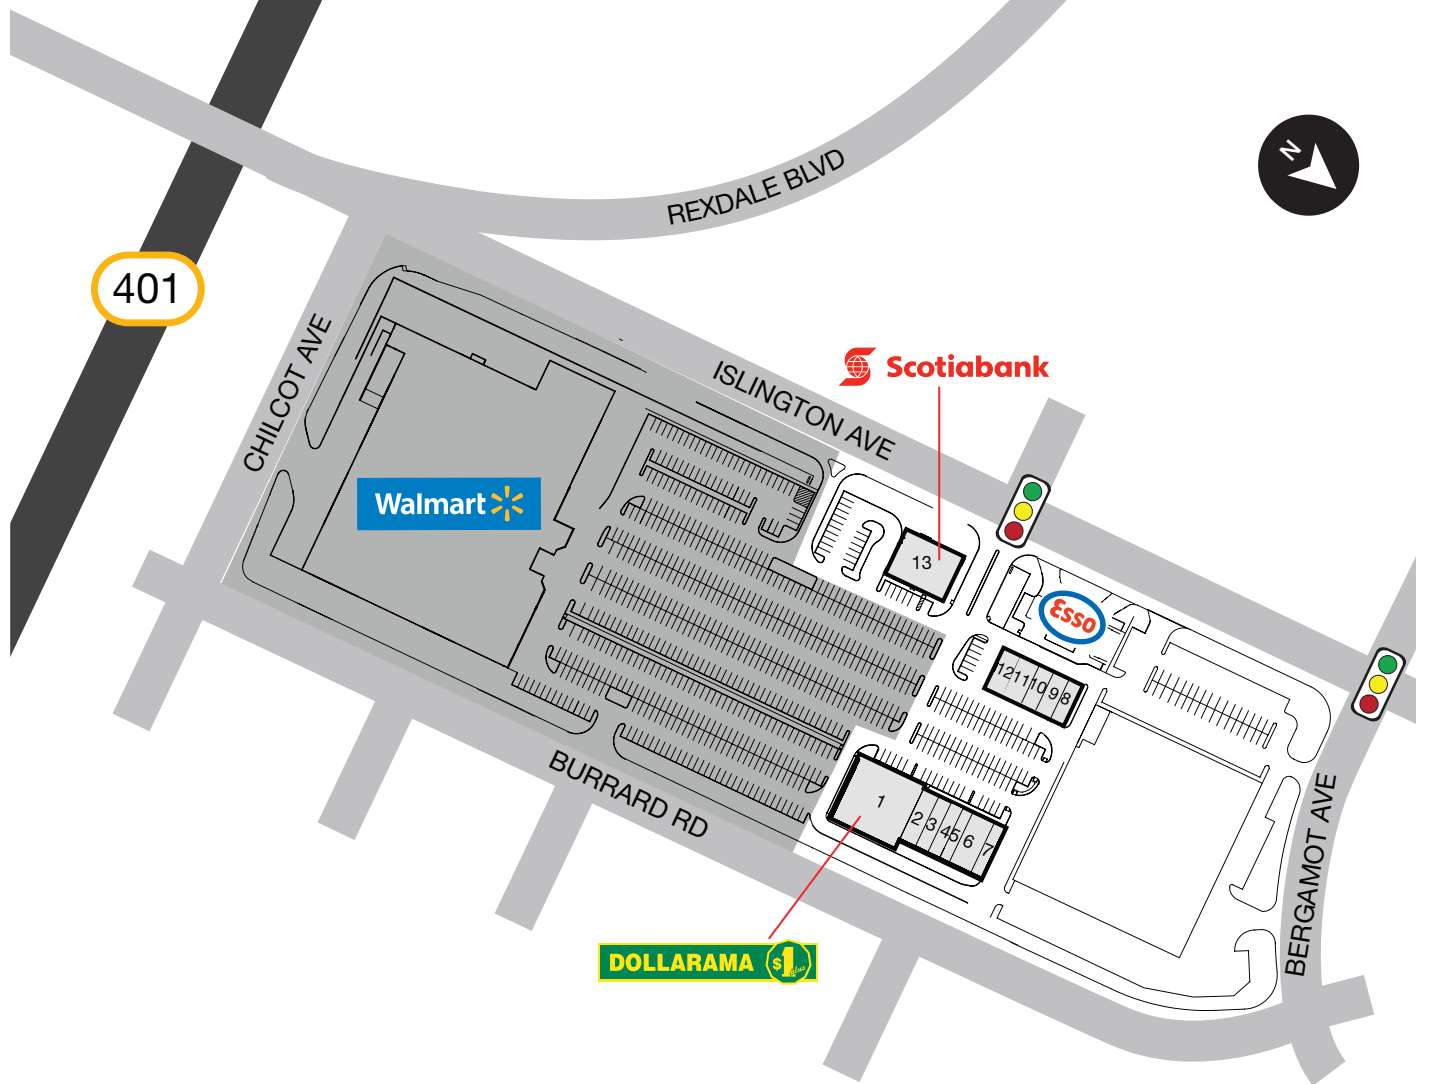

TORONTO (REXDALE), ONTARIO

2267 ISLINGTON AVENUE (ISLINGTON AVE & REXDALE BLVD)

160,948 SF CENTRE • 13 ACRES

- | | | |
|-------------------|-------------------|------------------------------|
| 1. Dollarama | 6. Medical Centre | 11. First Choice Haircutters |
| 2. Pet Valu | 7. Dentist | 12. Popeye's Chicken |
| 3. Sally Beauty | 8. Subway | 13. Scotia Bank |
| 4. Tahini's | 9. Nice One Nails | |
| 5. Family Cuisine | 10. Bar Burrito | |