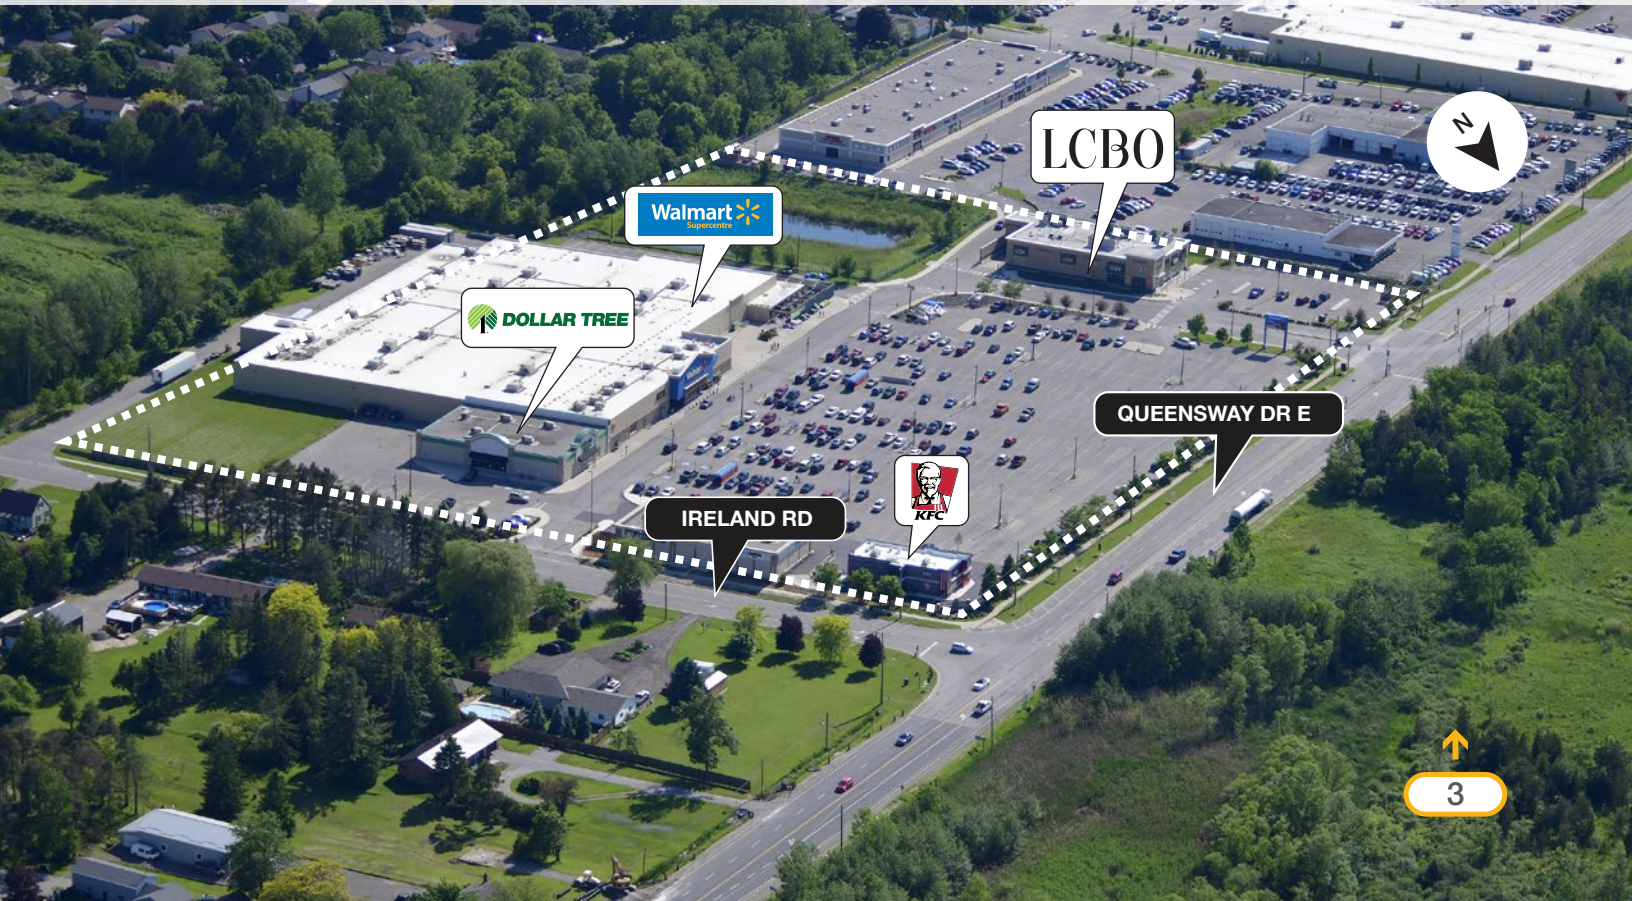

SIMCOE, ONTARIO

160 QUEENSWAY E (QUEENSWAY E & IRELAND RD)

145,000 SF CENTRE • 15 ACRES

- 1. Walmart Supercentre
- 2. Dollar Tree
- 3. LCBO
- 5. Pet Valu
- 6. Carter's Osh Kosh
- 7. KFC