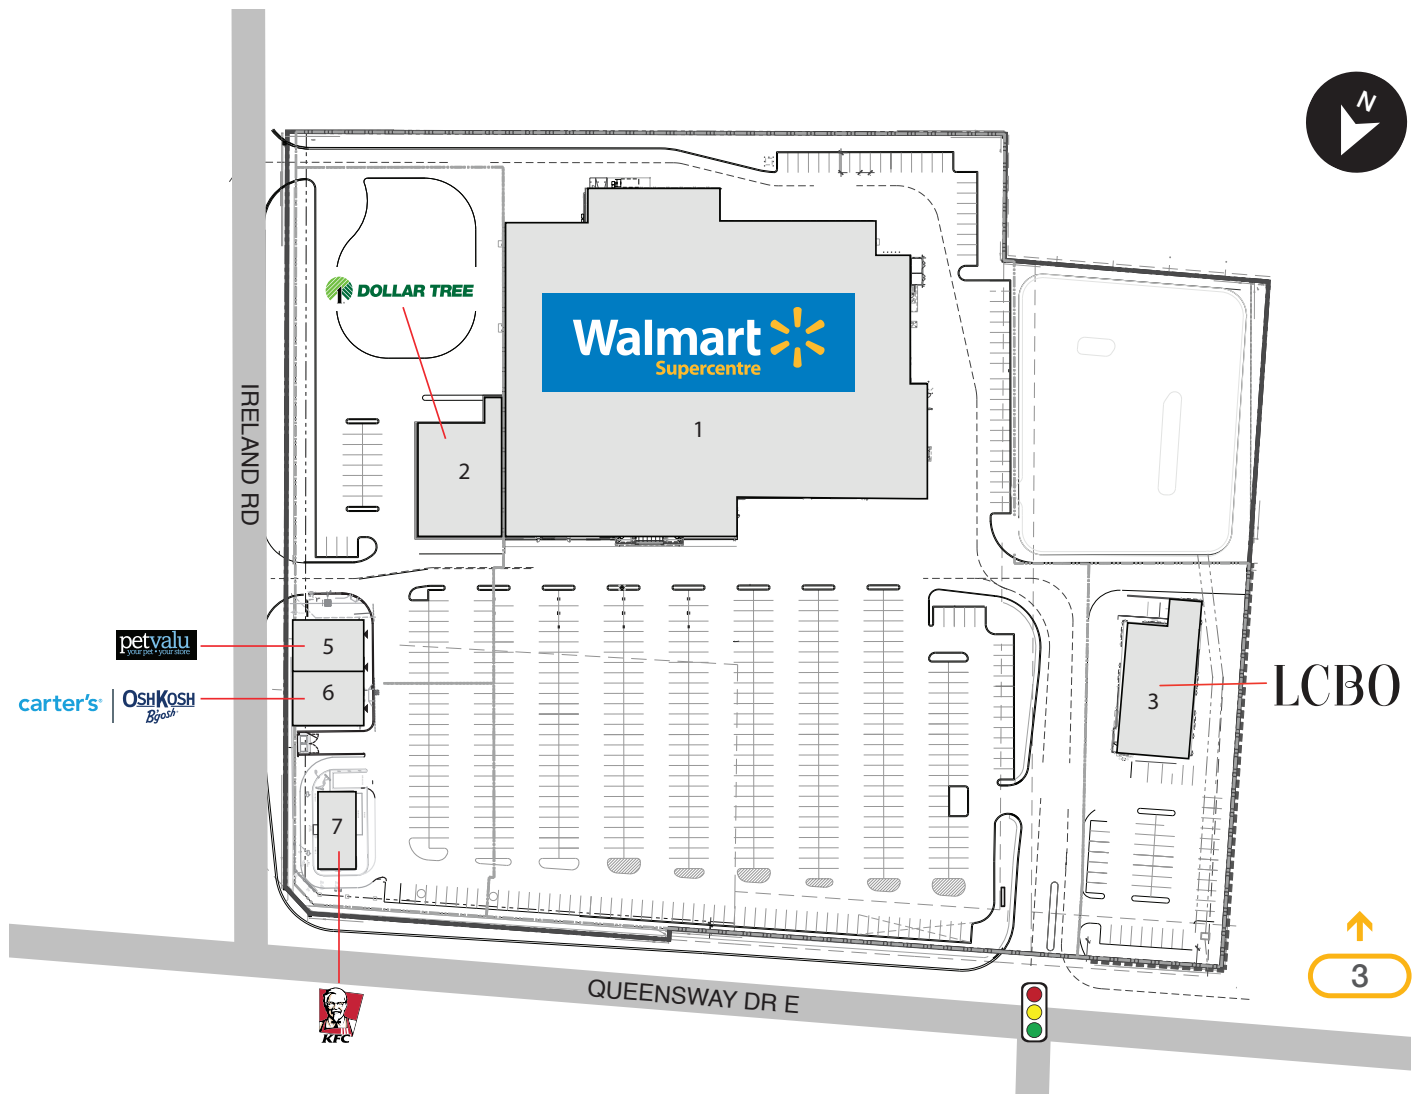

SIMCOE, ONTARIO

160 QUEENSWAY E (QUEENSWAY E & IRELAND RD)

145,000 SF CENTRE • 15 ACRES

- 1. Walmart Supercentre
- 2. Dollar Tree
- 3. LCBO
- 5. Pet Valu
- 6. Carter's Osh Kosh
- 7. KFC