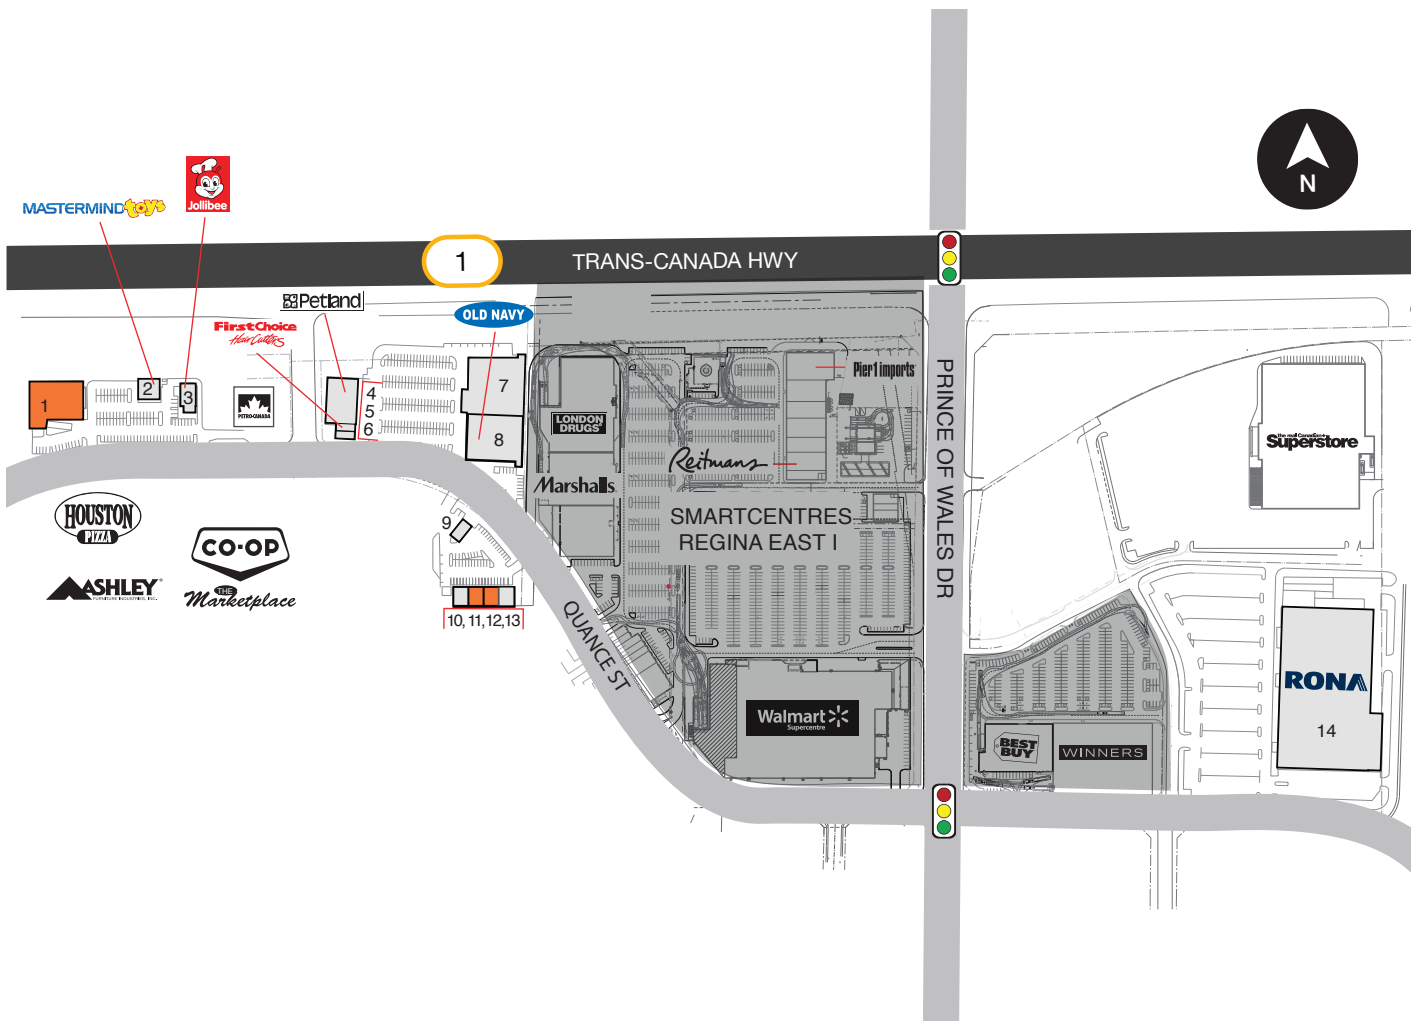

# REGINA (E) II, SASKATCHEWAN

2810-2830, 3010 & 3110, 3115 & 3121, AND 3710 QUANCE STREET E (TRANS-CANADA HWY & PRINCE OF WALES DR)

## 198,110 SF CENTRE • 16 ACRES • 700,000 SF RETAIL NODE

- |                             |                                  |
|-----------------------------|----------------------------------|
| 1. Vacant (16,440 sf)       | 9. The Great Canadian Oil Change |
| 2. Mastermind Toys          | 10. Mirror Mirror Salon          |
| 3. Jollibee                 | 11. Vacant (1,113 sf)            |
| 4. Petland                  | 12. Vacant (2,678 sf)            |
| 5. First Choice Haircutters | 13. Regina Pho                   |
| 6. Jump.ca                  | 14. Rona                         |
| 7. Planet Fitness           |                                  |
| 8. Old Navy                 |                                  |