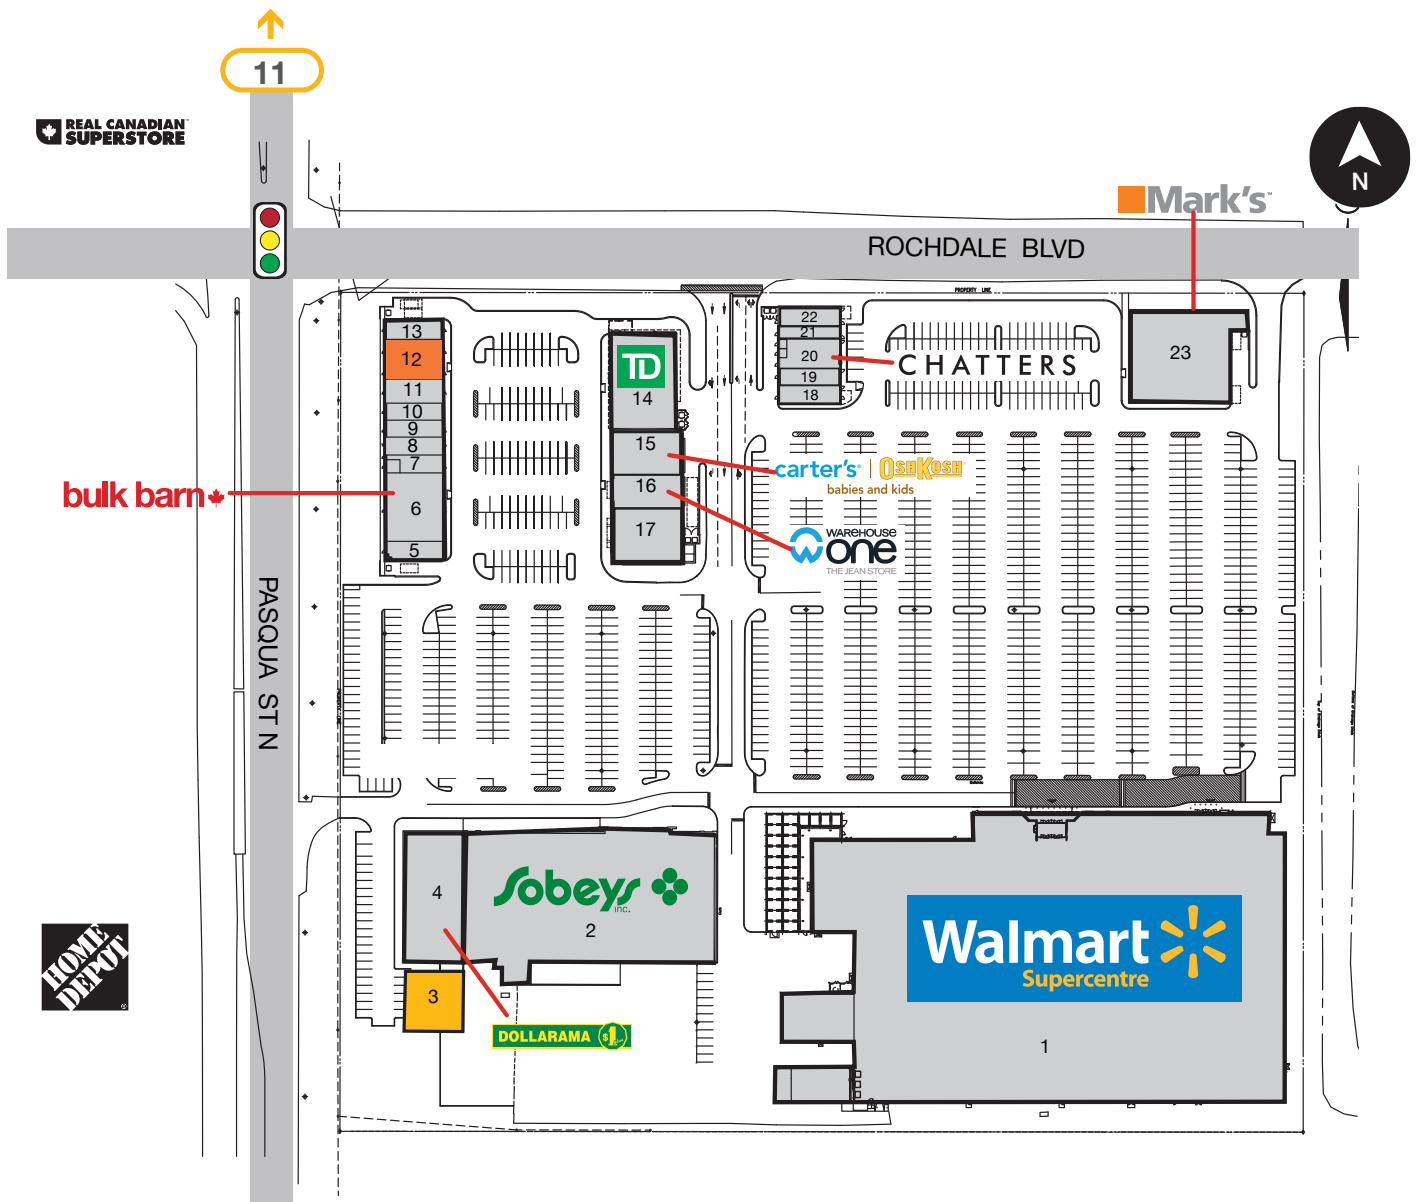

REGINA, SASKATCHEWAN  
**SMARTCENTRES REGINA NORTH**  
 3939 ROCHDALE BOULEVARD (PASQUA ST & ROCHDALE BLVD)

229,476 SF CENTRE • 23 ACRES • 500,000 SF RETAIL NODE

■ VACANT ■ NEW BUILD OPPORTUNITY

- |                            |                       |                        |
|----------------------------|-----------------------|------------------------|
| 1. Walmart Supercentre     | 9. Wireless Age       | 17. Canadian Appliance |
| 2. Sobeys                  | 10. GameStop          | 18. Wok Box            |
| 3. New Build Opportunity   | 11. Mathnasium        | 19. COBS Bread         |
| 4. Dollarama               | 12. Vacant (3,000 sf) | 20. Chatters           |
| 5. Knight Archer Insurance | 13. Prairie Donair    | 21. Metro Pet Market   |
| 6. Bulk Barn               | 14. TD Canada Trust   | 22. Edo Japan          |
| 7. Ultracuts Hair Salon    | 15. Carter's Osh Kosh | 23. Mark's             |
| 8. Tommy Guns              | 16. Warehouse One     |                        |