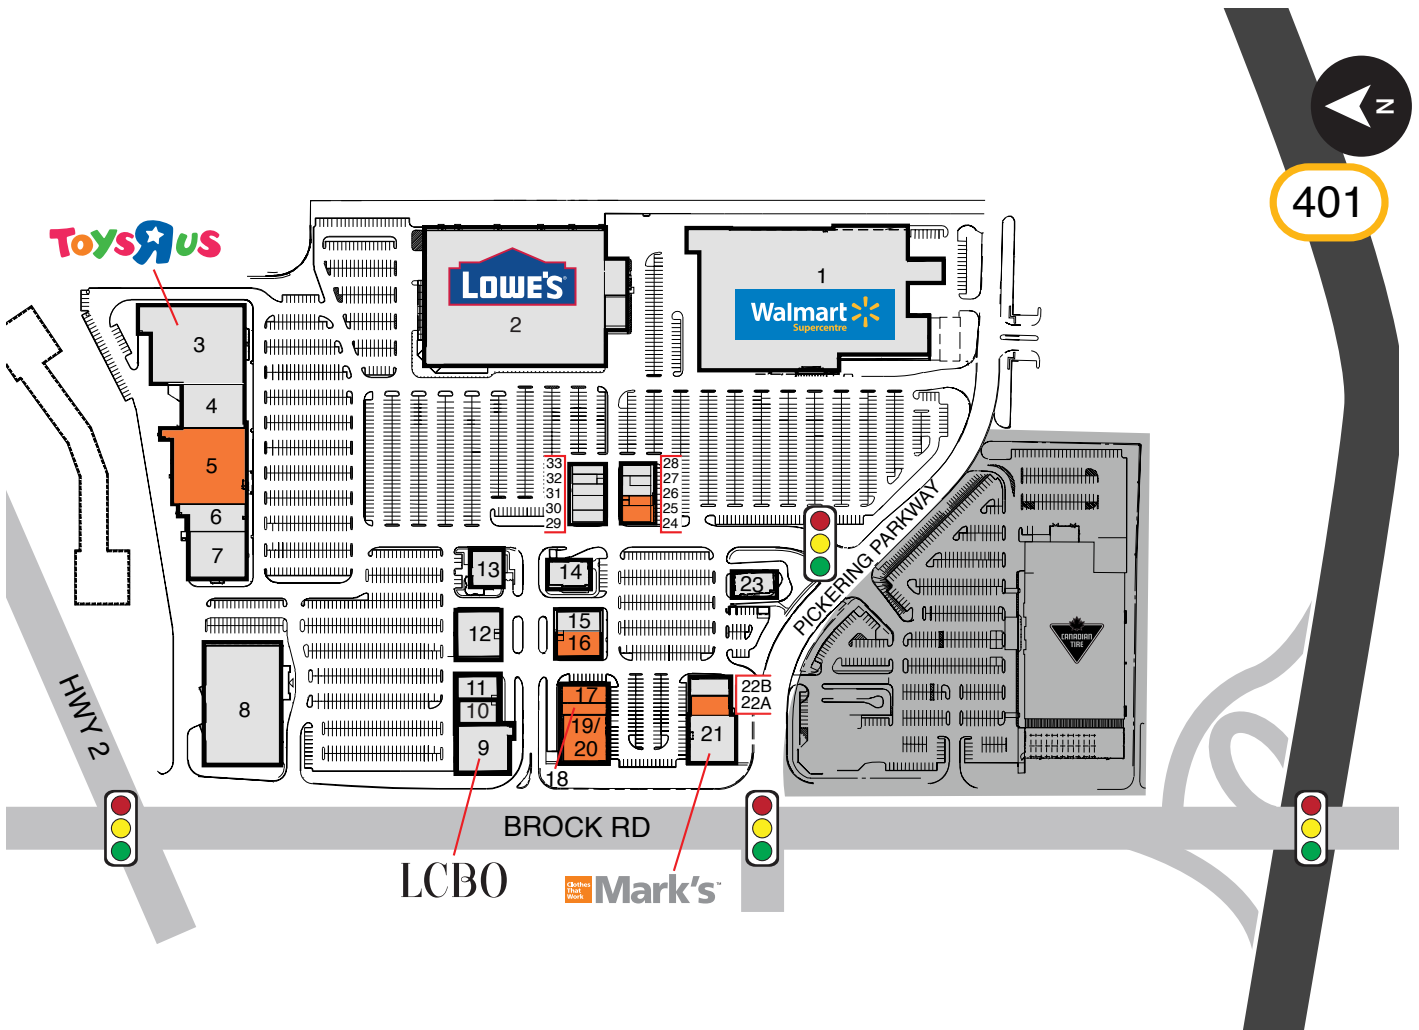

PICKERING, ONTARIO  
**SMARTCENTRES PICKERING**  
 1899 BROCK ROAD (BROCK RD & HWY 401)

527,863 SF CENTRE • 47 ACRES

■ VACANT

- |                        |                           |                        |                   |
|------------------------|---------------------------|------------------------|-------------------|
| 1. Walmart Supercentre | 11. Kandahar Kabab        | 22A. Vacant (3,300 sf) | 31. Parkway Spine |
| 2. Lowes               | 12. Tommy Hilfiger        | 22B. Royal Paan        | 32. Dentist       |
| 3. Toys "R" Us         | 13. Boston Pizza          | 23. McDonald's         | 33. Subway        |
| 4. PetSmart            | 14. All Star Wings        | 24. Vacant (2,500 sf)  |                   |
| 5. Vacant (30,100 sf)  | 15. Engel & Volkers       | 25. Vacant (1,100 sf)  |                   |
| 6. Dollarama           | 16. Vacant (5,600 sf)     | 26. The Hunny Pot      |                   |
| 7. DOT patio           | 17. Vacant (4,200 sf)     | 27. UBreakiFix         |                   |
| 8. Memon Supermarket   | 18. Vacant (2,500 sf)     | 28. Trade Secrets      |                   |
| 9. LCBO                | 19-20. Vacant (10,800 sf) | 29. Rockwood Kitchens  |                   |
| 10. Moores             | 21. Mark's                | 30. District Stairs    |                   |