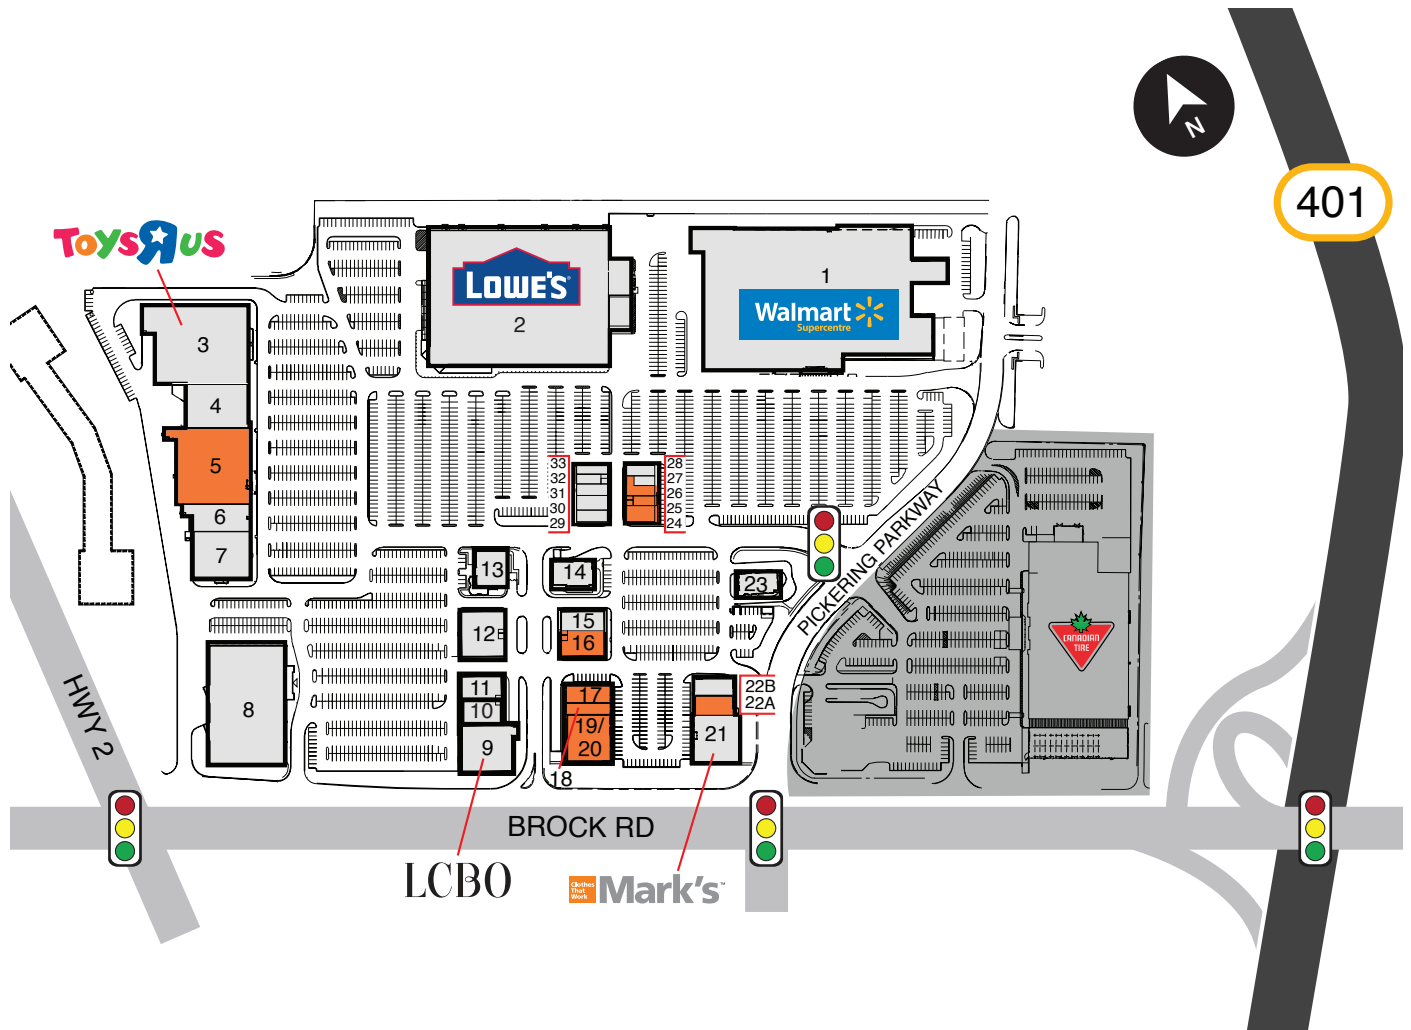

# PICKERING, ONTARIO

1899 BROCK ROAD (BROCK RD & HWY 401)

527,863 SF CENTRE • 47 ACRES

■ VACANT

- |                        |                           |                        |                   |
|------------------------|---------------------------|------------------------|-------------------|
| 1. Walmart Supercentre | 11. Kandahar Kabab        | 22A. Vacant (3,294 sf) | 31. Parkway Spine |
| 2. Lowes               | 12. Tommy Hilfiger        | 22B. Royal Paan        | 32. Dentist       |
| 3. Toys "R" Us         | 13. Boston Pizza          | 23. McDonald's         | 33. Subway        |
| 4. PetSmart            | 14. All Star Wings        | 24. Vacant (2,473 sf)  |                   |
| 5. Vacant (30,126 sf)  | 15. Engel & Volkers       | 25. Vacant (1,117 sf)  |                   |
| 6. Dollarama           | 16. Vacant (5,565 sf)     | 26. Vacant (2,036 sf)  |                   |
| 7. DOT patio           | 17. Vacant (4,152 sf)     | 27. UBreakiFix         |                   |
| 8. Memon Supermarket   | 18. Vacant (2,456 sf)     | 28. Trade Secrets      |                   |
| 9. LCBO                | 19-20. Vacant (10,813 sf) | 29. Rockwood Kitchens  |                   |
| 10. Moores             | 21. Mark's                | 30. District Stairs    |                   |