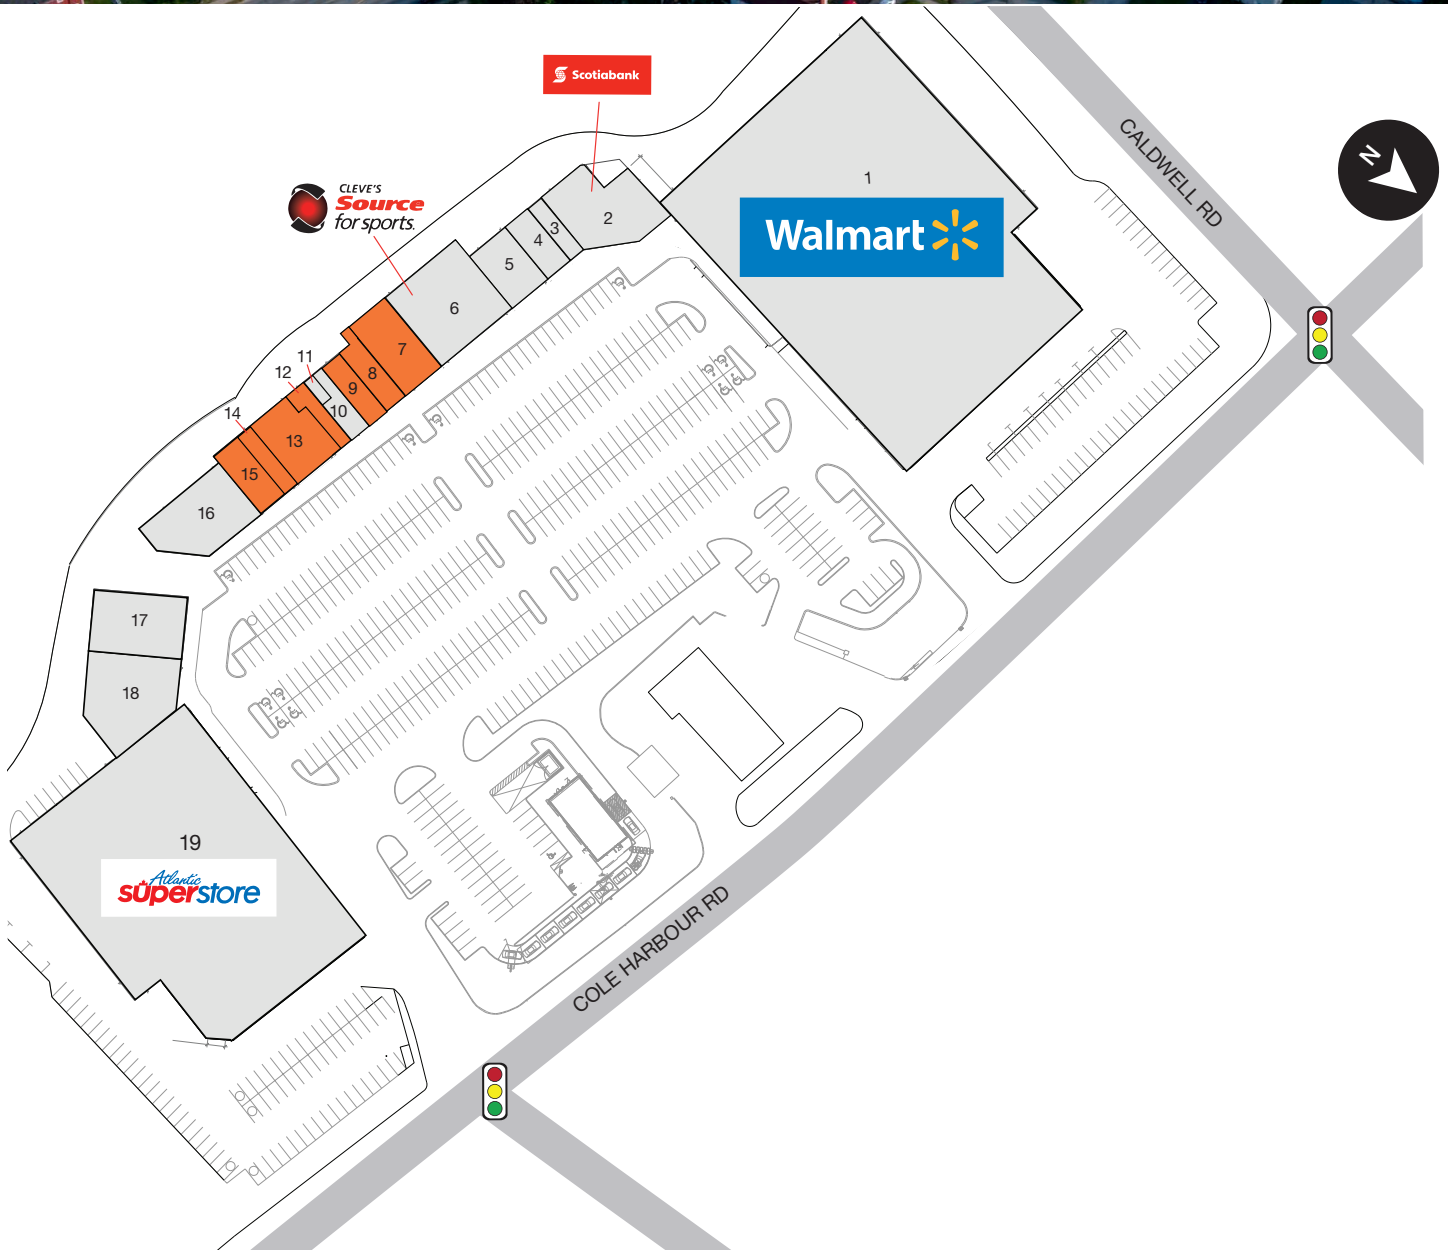

DARTMOUTH (COLBY VILLAGE), NOVA SCOTIA

920 COLE HARBOUR ROAD (CALDWELL RD & COLE HARBOUR RD)

152,406 SF CENTRE

■ VACANT

- | | | |
|-----------------------------|-----------------------|-------------------------------|
| 1. Walmart | 7. Vacant (3,052 sf) | 14. Vacant (1,004 sf) |
| 2. Scotiabank | 8. Vacant (1,400 sf) | 15. Vacant (1,652 sf) |
| 3. Sparkle Nails | 9. Vacant (1,288 sf) | 16. Companion Animal Hospital |
| 4. Tans Restaurant | 10. Alexandra's Pizza | 17. Big Leagues |
| 5. Noble Grape | 12. Vacant (922 sf) | 18. Pharmasave |
| 6. Cleves Source for Sports | 13. Vacant (3,055 sf) | 19. Atlantic Superstore |