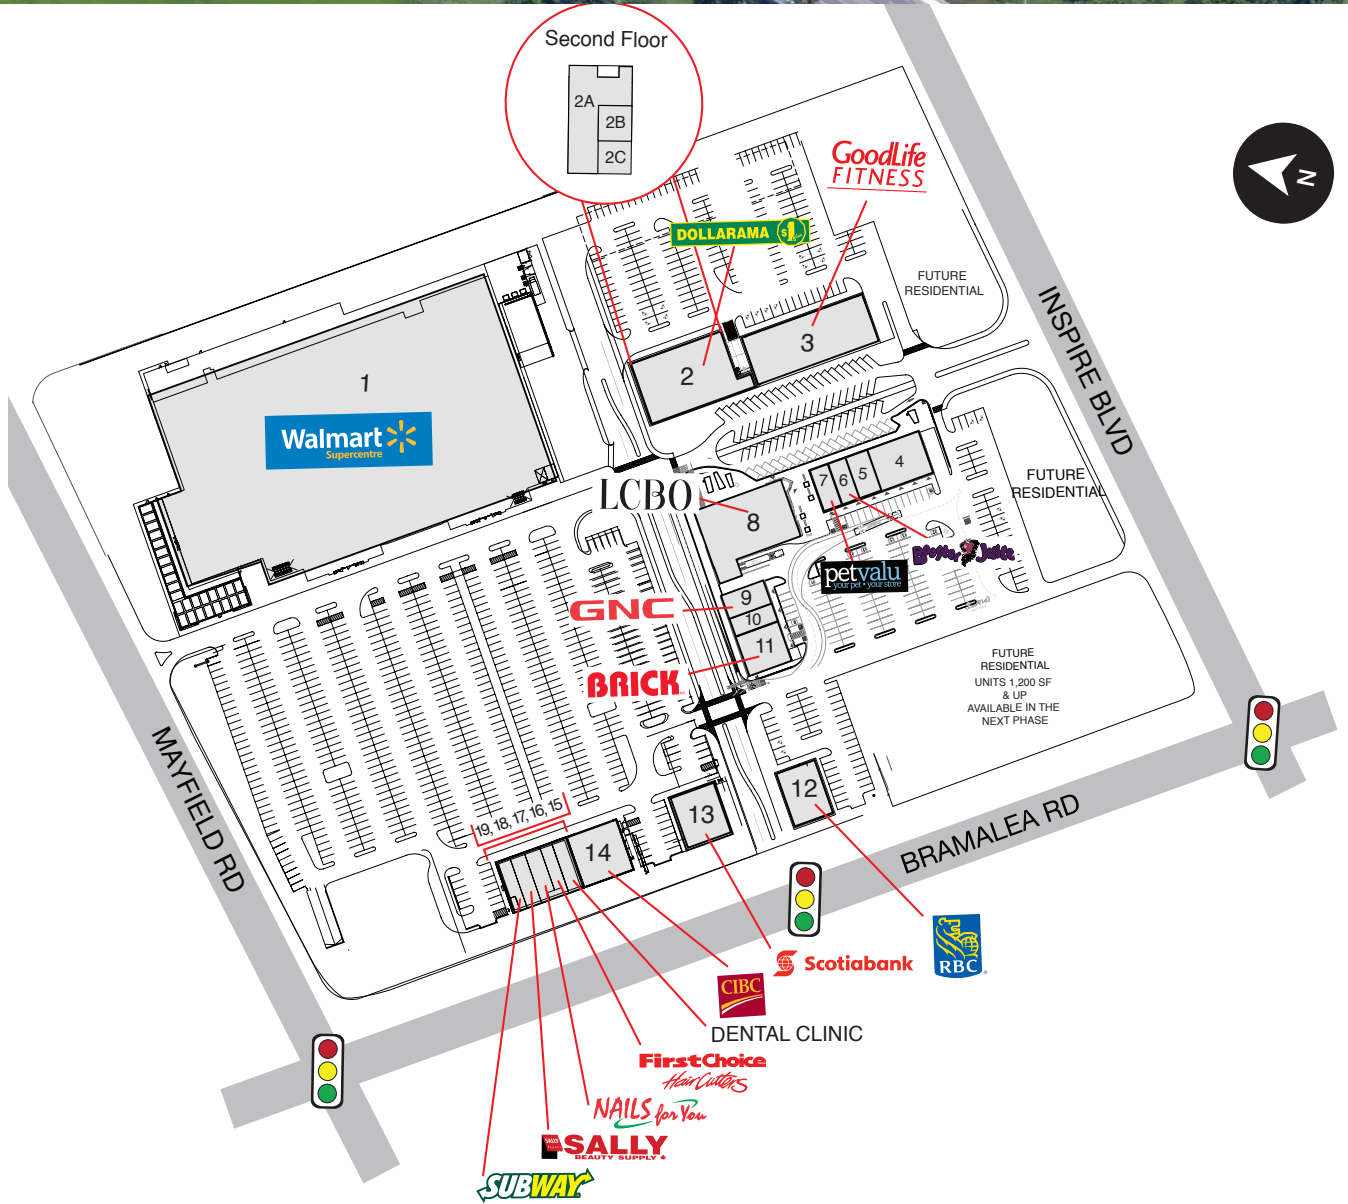

# BRAMPTON (NE), ONTARIO

5085 MAYFIELD ROAD (MAYFIELD RD & BRAMALEA RD)

## 280,013 SF CENTRE • 23 ACRES

NEW BUILD OPPORTUNITY

- |                                     |                        |                              |                  |
|-------------------------------------|------------------------|------------------------------|------------------|
| 1. Walmart Supercentre              | 4. Dusk Medical Clinic | 11. The Brick Mattress       | 18. Sally Beauty |
| 2. Dollarama                        | 5. BarBurrito          | 12. RBC                      | 19. Subway       |
| 2A. HomeLife Silvercity             | 6. Booster Juice       | 13. Scotia Bank              |                  |
| 2B. Butter N'Fly RMT                | 7. PetValu             | 14. CIBC                     |                  |
| 2C. EarlyON Child and Family Centre | 8. LCBO                | 15. Dental Clinic            |                  |
| 3. GoodLife Fitness                 | 9. GNC                 | 16. First Choice Haircutters |                  |
|                                     | 10. Pizza Pizza        | 17. Nails For You            |                  |