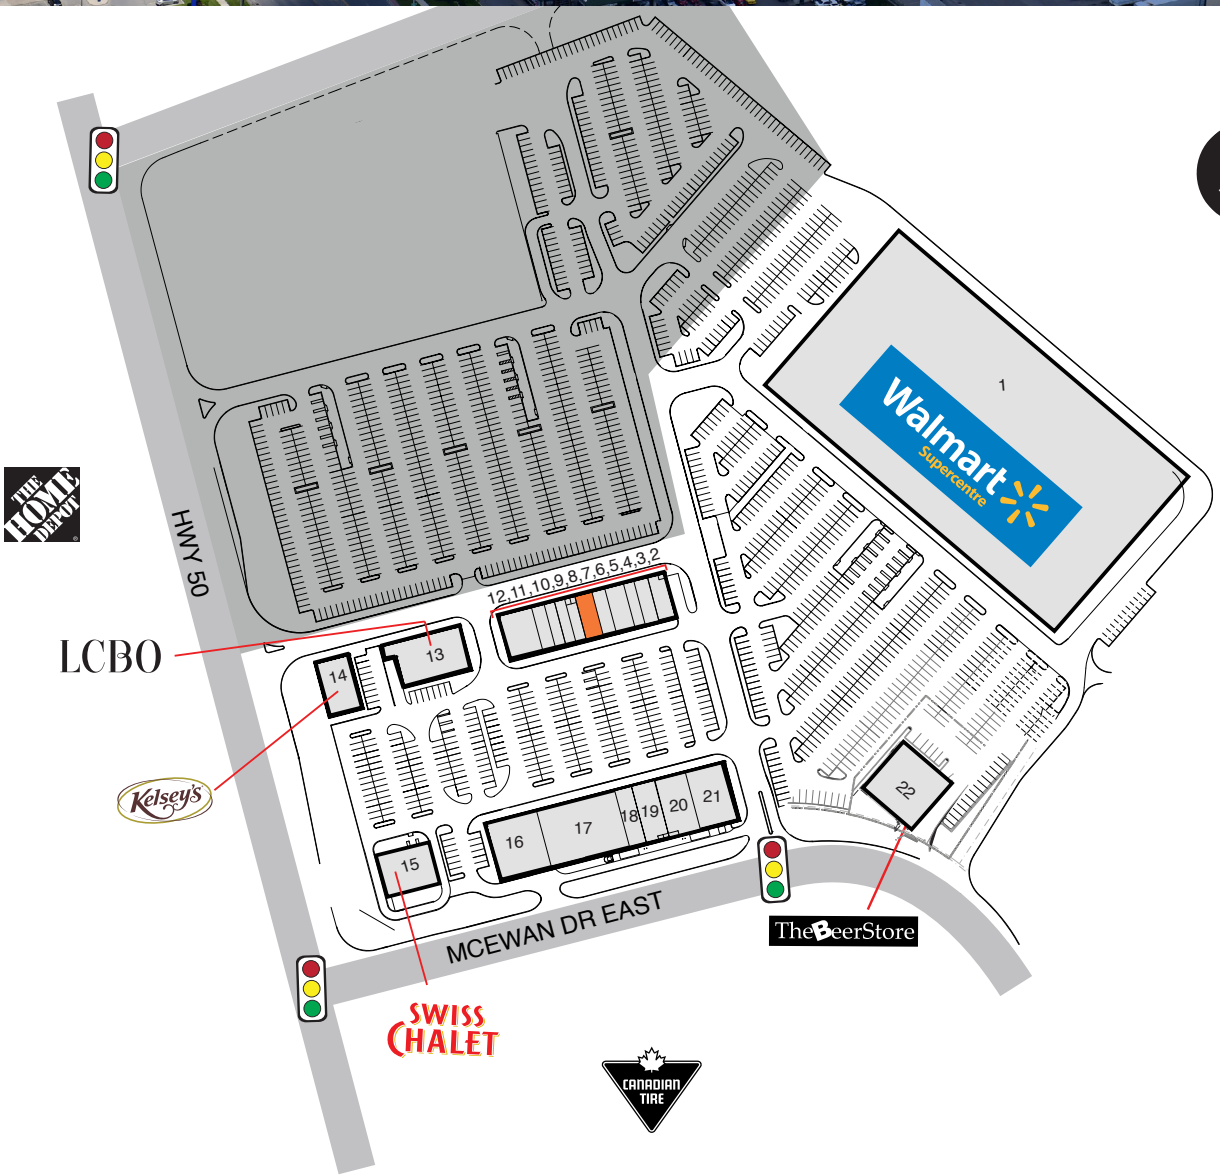

BOLTON, ONTARIO
SMARTCENTRES BOLTON
 150 MCEWAN DRIVE E (HWY 50 & MCEWAN DR E)

242,000 SF CENTRE • 19 ACRES • 600,000 SF RETAIL NODE

■ VACANT

- | | | |
|-----------------------------|---------------------------|-----------------------|
| 1. Walmart Supercentre | 9. Mr. Sub | 17. Dollarama |
| 2. Adee's Halal Eatery | 10. Bell | 18. easyfinancial |
| 3. Lin's Nu Look Nails | 11. GameStop | 19. Sherwin Williams |
| 4. Quesada | 12. Pet Valu | 20. Carter's Osh Kosh |
| 5. The Source | 13. LCBO | 21. Sleep Country |
| 6. Dental Office | 14. Kelsey's | 22. The Beer Store |
| 7. Vacant (2,100 sf) | 15. Swiss Chalet | |
| 8. First Choice Haircutters | 16. Mark's Work Wearhouse | |